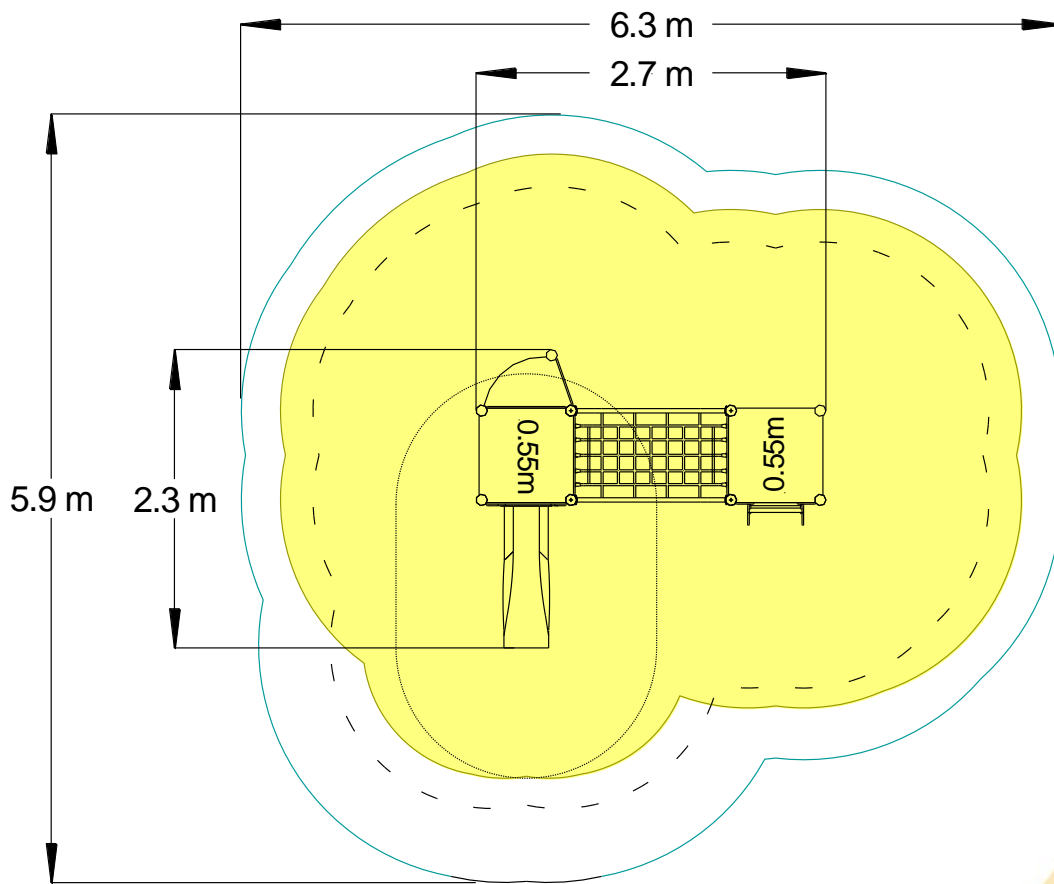

- Impact Area
- Free Space
- Synthetic Area

[Click here for more information & downloads](#)