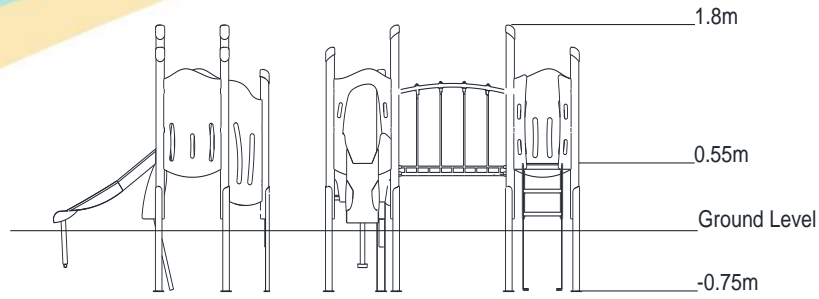

- Impact Area
- Free Space
- Synthetic Area

[Click here for more information & downloads](#)