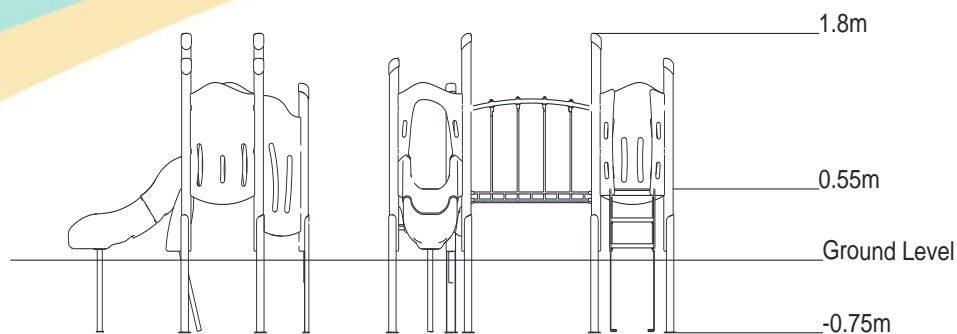

- Impact Area
- Free Space
- Synthetic Area

[Click here for more information & downloads](#)