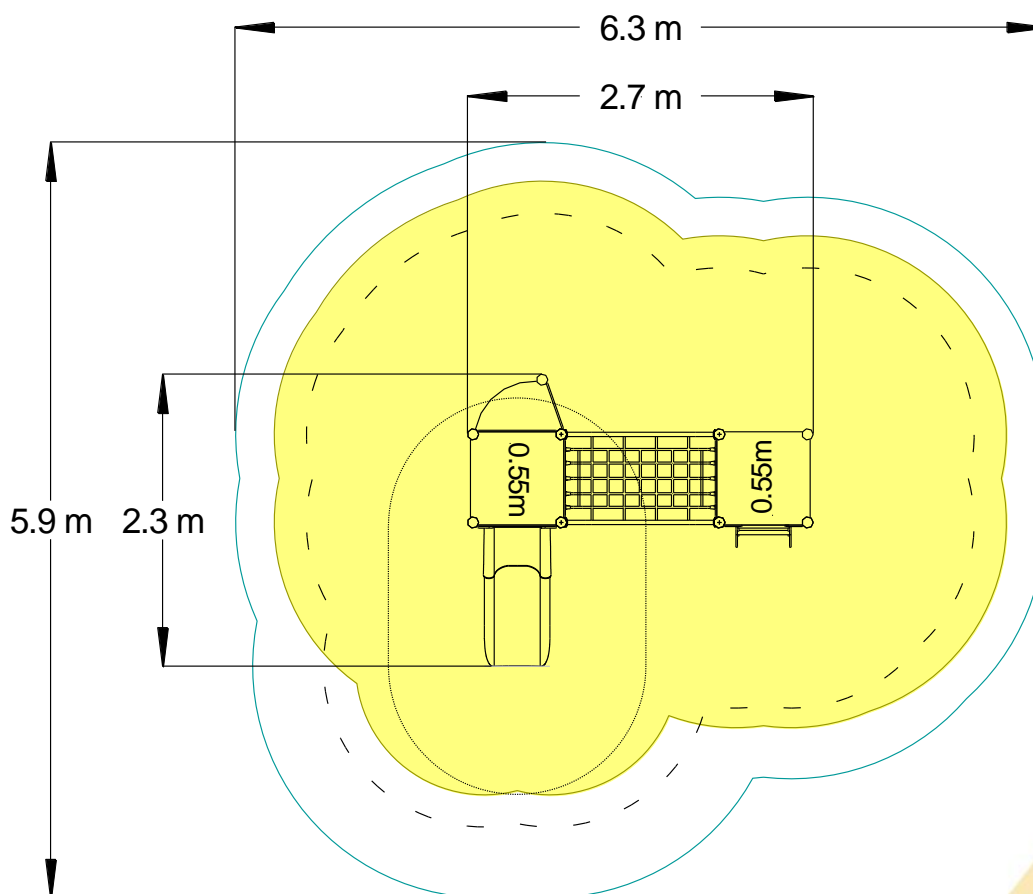

Equipment Dimensions

Length / Width / Height **2.7m x 2.3m x 1.9m**

Surfacing and Area Required

Recommended Minimum Space
L/W/H **6.3m x 5.9m x 3.2m**

Max Gradient of Ground **1 in 50**

Free Height of Fall **0.55m**

Impact Area **21.26m²**

Synthetic Area
(i.e. EPDM / Wetpour / Synthetic Grass etc.) **16m²**

Loosefill at 150mm
(i.e. Bark / Cushionfall / Sand) **8m³**

Grasslok Tiles **25m²**

Installation Information

Steel Ground Fixed

Surface Fixed
(if different)

Installation Time **2 Person(s) 6 Hour(s)**

Overall Weight **232kg**

Heaviest Part **13kg**

Largest Part **1.2m x 0.5m x 0.5m**

Longest Part **1.8m**

Concrete Required **0.61m³**

Certified to EN 1176

[Click here for more information & downloads](#)

-  Impact Area
-  Free Space
-  Synthetic Area

[Click here for more information & downloads](#)