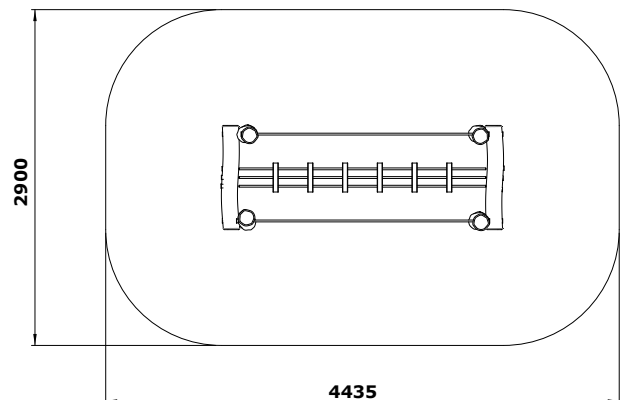

6009R - Robinia Burma Bridge

Trim Trail - Robinia - Burma Bridge

Following on from our successful trim trail range is our new Robinia trim trail.

Children will love crossing back and forth across the Burma Bridge. It is great for connecting different parts of the playground or as its own feature.

6009R - Surfacing Overview

Product Type:	Trim Trail
Product Category:	Robinia Trim Trail
Age Range:	3+
Promotes:	Balance, Co-ordination, Physical
Total Height:	1.20m
Max Fall Height:	<600mm
Surfacing Req:	12m ²
Weight / Heaviest Parts:	85kg / 16.5kg
Concrete Required:	0.32 m ³
Installation:	2 People
Installation Hours:	4 Hours