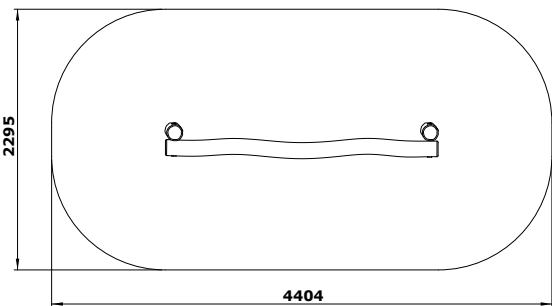

6006R - Robinia Balance Beam

Trim Trail - Robinia - Balance Beam

Following on from our successful trim trail range is our new Robinia trim trail.

The Balance Beam is a playground classic and can be used in a multitude of different ways. These include connecting parts of the playground, being a challenging part of any course and providing seating for both children and adults.

Product Type:	Trim Trail
Product Category:	Robinia Trim Trail
Age Range:	3+
Promotes:	Balance, Co-ordination, Physical
Total Height:	0.35m
Max Fall Height:	<600mm
Surfacing Req:	9.3m ²
Weight / Heaviest Parts:	39kg / 25kg
Concrete Required:	0.05 m ³
Installation:	1 People
Installation Hours:	2 Hours